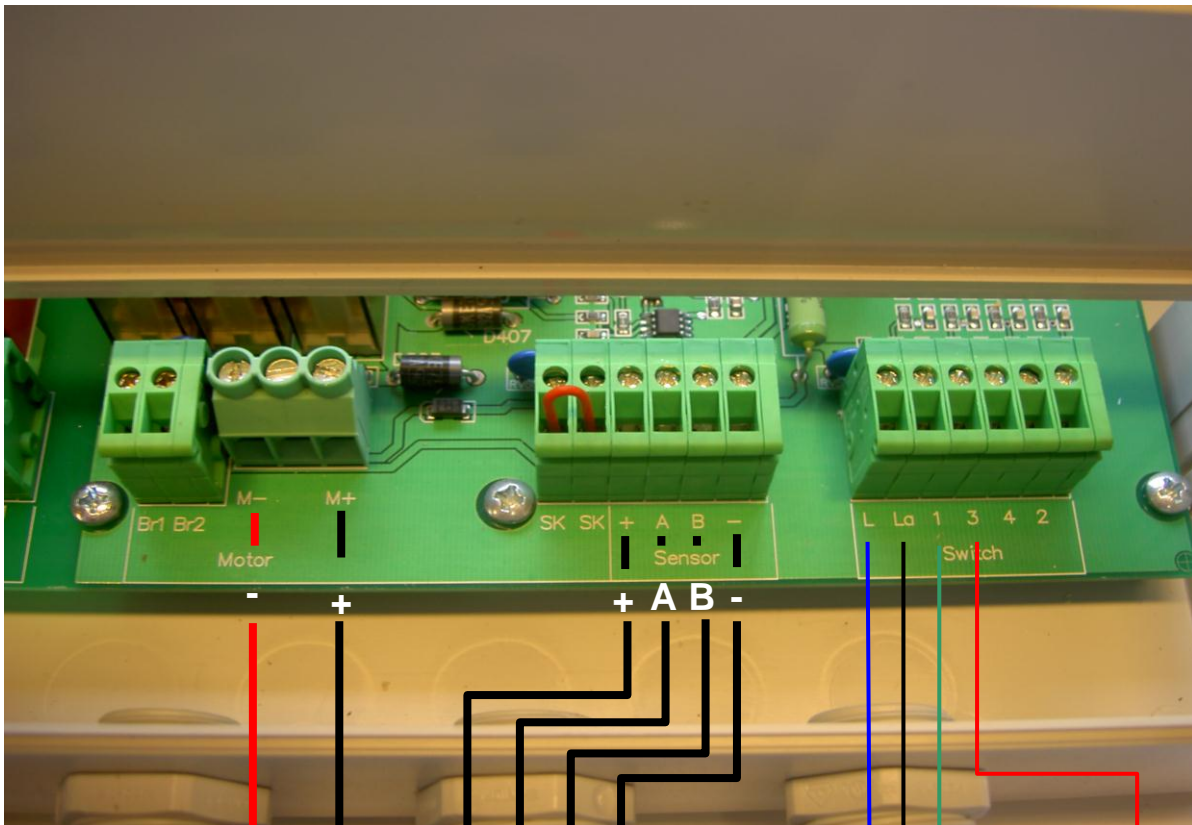

# Aqua Mat / JR - CTS

For replacement Sensor on motor:

- + = Yellow
- A = Green
- B = White
- = Brown