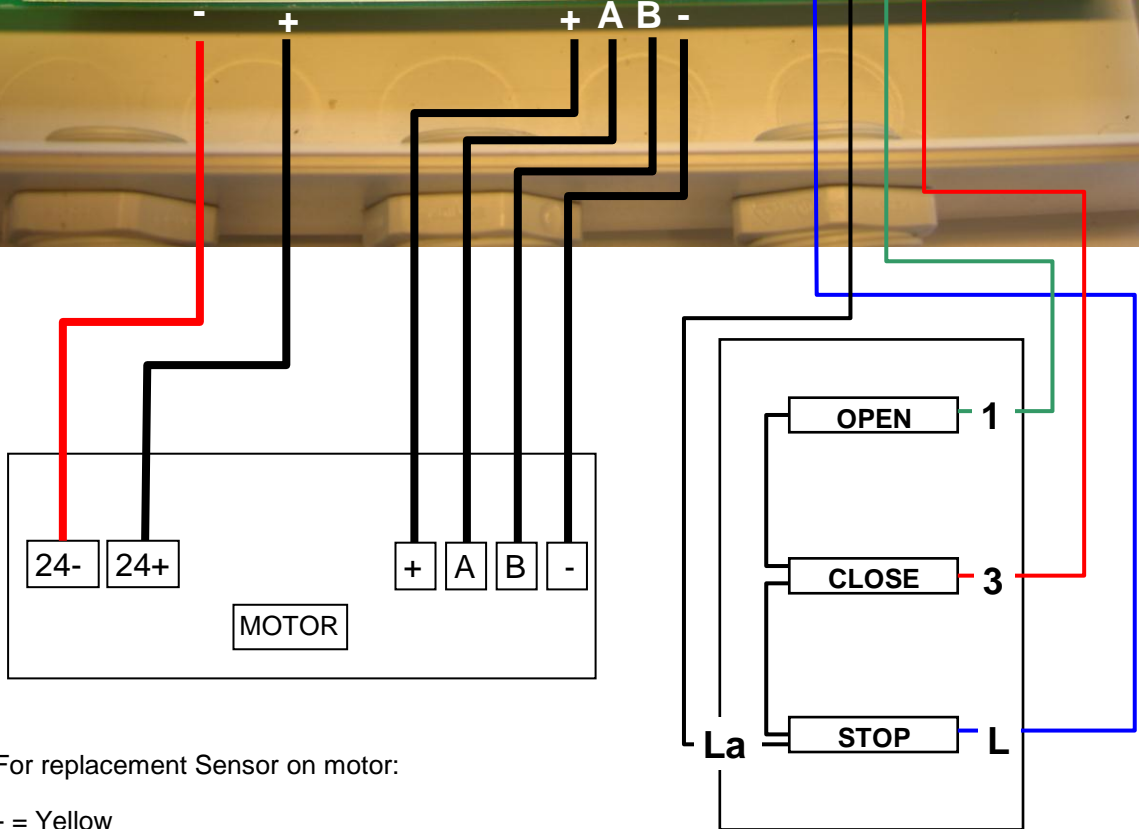

# Aqua Mat / JR - CTS

For replacement Sensor on motor:

- + = Yellow
- A = Green
- B = White
- = Brown